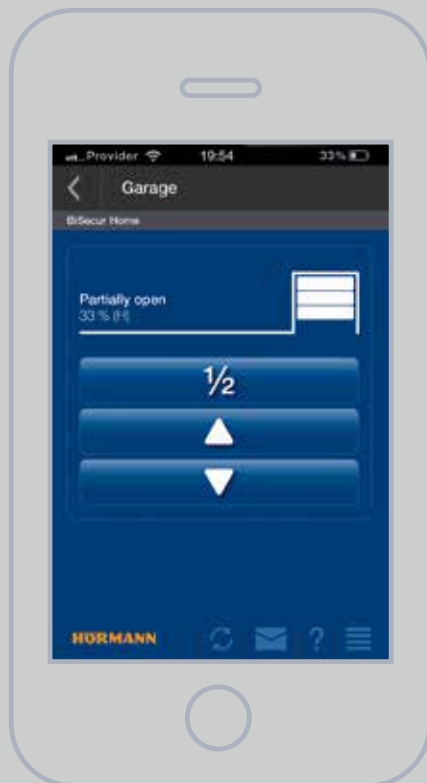

Clear, simple, individual

1 Convenient operation

All functions that you control with your hand transmitters can also be executed with the BiSecur app. The intuitive menu navigation makes operation a breeze.

2 Simple overview

With the BiSecur app, you have an exact overview of the status of your garage door and entrance gate, as well as your entrance door* at all times. Self-explanatory icons show you whether your doors are open or closed or whether your entrance door* is locked or unlocked.

3 Setting up "scenarios"

Simply combine several individual functions to make a scenario. A scenario means that, at the press of a button, you can, for example, open or close your garage door and entrance gate at the same time** , control your entrance door* together with your external lighting or set the ventilation position for two garage doors at the same time. You create the scenarios individually for your personal app usage – exactly the way you want them to be.

4 Simple user management

As the administrator, you can define which devices can be operated by the individual users. This gives you full control, meaning, for example, that while you are on holiday, you can allow your neighbours to open your entrance gate, but not the entrance door that would allow them into your house.

1