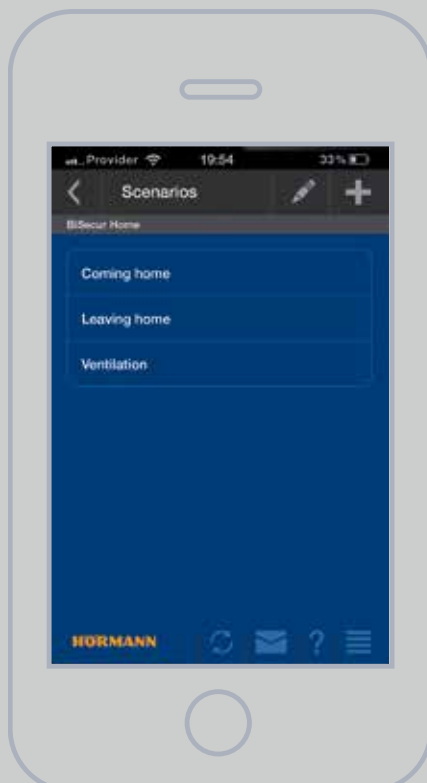

Clear, simple, individual

1 Convenient operation

All functions that you control with your hand transmitters can also be executed with the BiSecur app. The intuitive menu navigation makes operation a breeze.

2 Simple overview

With the BiSecur app, you have an exact overview of the status of your garage door and entrance gate, as well as your entrance door* at all times. Self-explanatory icons show you whether your doors are open or closed or whether your entrance door* is locked or unlocked.

3 Setting up "scenarios"

Simply combine several individual functions to make a scenario. A scenario means that, at the press of a button, you can, for example, open or close your garage door and entrance gate at the same time** , control your entrance door* together with your external lighting or set the ventilation position for two garage doors at the same time. You create the scenarios individually for your personal app usage – exactly the way you want them to be.

4 Simple user management

As the administrator, you can define which devices can be operated by the individual users. This gives you full control, meaning, for example, that while you are on holiday, you can allow your neighbours to open your entrance gate, but not the entrance door that would allow them into your house.

1

2

3

4

* With special equipment

** Only possible with SupraMatic garage door operator and optional radio receiver ESE BS (see page 25).