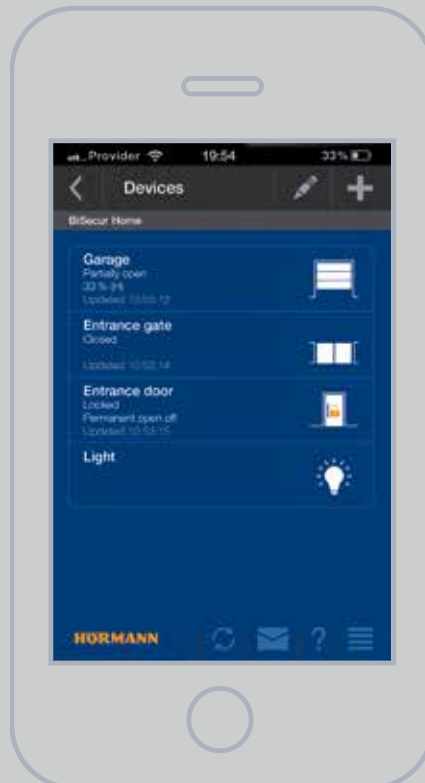

Clear, simple, individual

1 Convenient operation

All functions that you control with your hand transmitters can also be executed with the BiSecur app. The intuitive menu navigation makes operation a breeze.

2 Simple overview

With the BiSecur app, you have an exact overview of the status of your garage door and entrance gate, as well as your entrance door* at all times. Self-explanatory icons show you whether your doors are open or closed or whether your entrance door* is locked or unlocked.

3 Setting up "scenarios"

Simply combine several individual functions to make a scenario. A scenario means that, at the press of a button, you can, for example, open or close your garage door and entrance gate at the same time** , control your entrance door* together with your external lighting or set the ventilation position for two garage doors at the same time. You create the scenarios individually for your personal app usage – exactly the way you want them to be.

4 Simple user management

As the administrator, you can define which devices can be operated by the individual users. This gives you full control, meaning, for example, that while you are on holiday, you can allow your neighbours to open your entrance gate, but not the entrance door that would allow them into your house.

1

2

3

4

* With special equipment

** Only possible with SupraMatic garage door operator and optional radio receiver ESE BS (see page 25).