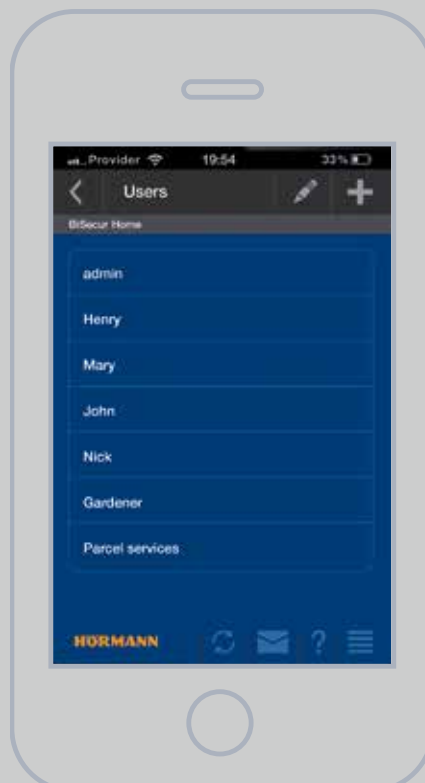

4

* With special equipment

** Only possible with SupraMatic garage door operator and optional radio receiver ESE BS (see page 25).