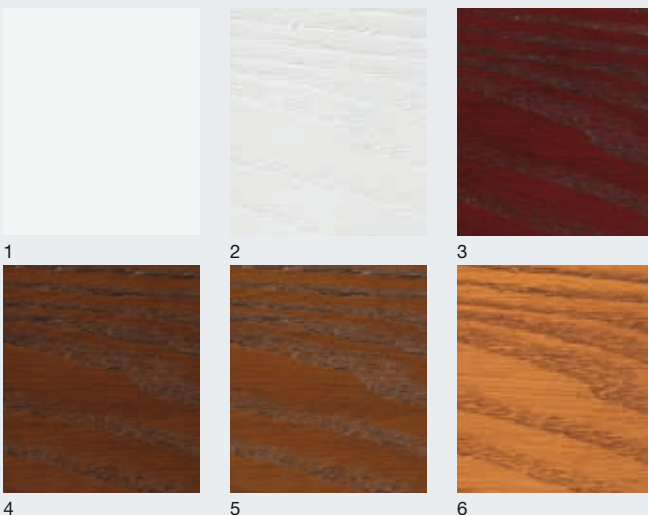

7

Colour options for Steel design

- 1 Moss green (RAL 6005)
- 2 Terra brown (RAL 8028)
- 3 Signal blue (RAL 5005)
- 4 Steel blue (RAL 5011)
- 5 Ruby red (RAL 3003)
- 6 Jet black (RAL 9005)
- 7 Traffic white (RAL 9016)

All our steel door designs come in Traffic white (RAL 9016) as standard, except for the open-for-infill frame which comes in Terra brown (RAL 8028).

Contact your Hörmann specialist dealer for advice regarding coloured doors.

1

2

Surface options for Steel design

- 1 Decograin Golden Oak
- 2 Decograin Rosewood

Wood stain for Timber design

- 1 Walnut
- 2 Ebony
- 3 Rosewood
- 4 Medium Oak
- 5 Light Oak
- 6 Dark Oak
- 7 Golden Oak
- 8 Mahogany
- 9 Teak

With wood being a natural product the finish of the doors supplied may vary from those shown.

Colour options for Timber design

- 1 White
- 2 RAL to choose

Our timber doors are now available in a white and RAL to choose colour options.