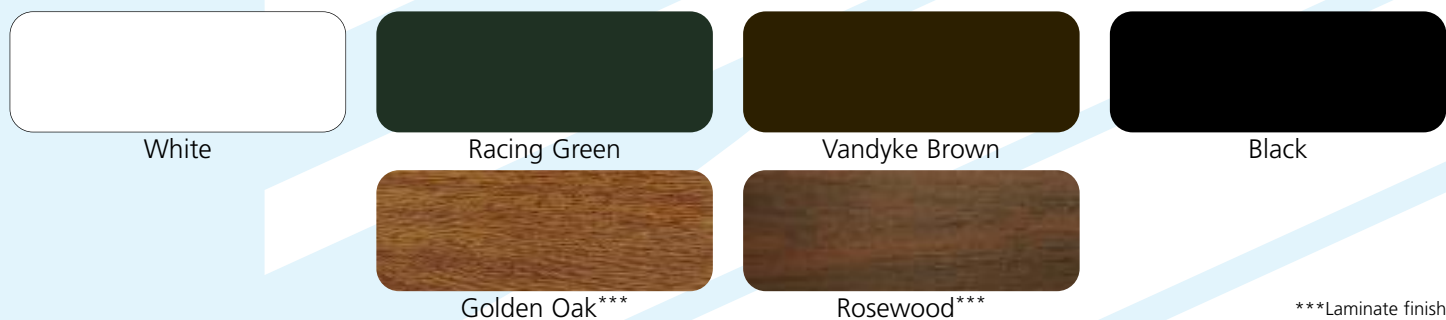

GLIDEROL® GARAGE DOORS

Opening Doors Around The World

COLOUR CHART

GlideRol-a-Door® roller door colours

*Laminate finish

Roll-a-Glide® insulated roller door colours

**Laminate finish

Panel-Glide® sectional overhead garage door colours

***Laminate finish

THE ABOVE ARE PRINTED EXAMPLES AND MAY NOT EXACTLY MATCH ACTUAL STEEL COLOURS.
PLEASE CONTACT OFFICE FOR STEEL SWATCHES IF REQUIRED.

STOCK COLOURS AS ABOVE: OTHERS COLOURS SUBJECT TO AVAILABILITY